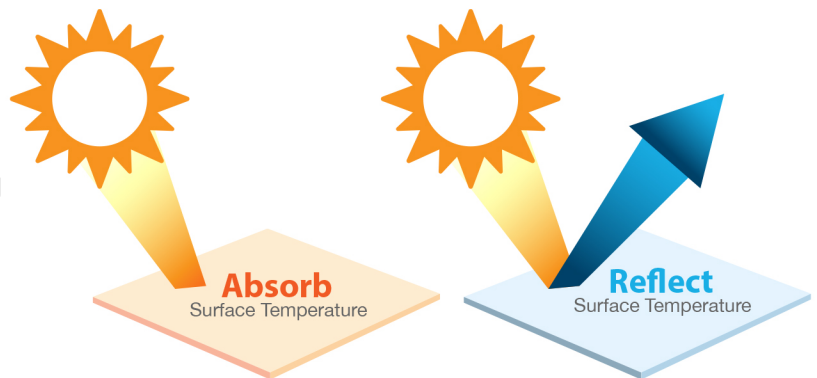

MARINE
We work, where you play.

Koolfab™

Chill Out with Koolfab™ Innovation in Action

Morbern **Koolfab™** built-in technology reduces vinyl surface temperatures using the principles of IR (infrared) reflective technology to keep things cool. Instead of absorbing all of the sun's rays, it reflects non visible IR waves, so the **Koolfab™** surface stays cooler than standard products.

Get out of the hot seat! With Morbern's new **Koolfab™** technology, marine adventures have never been cooler.

Standard Coated Fabric

Koolfab™

Colors	Java	Cedar	Legion Blue	Aubergine	Jet (Black)	Scandi Blue	Hemlock	Slate	Warm Grey	Buckskin
% Heat reduction	23%	21%	19%	18.5%	17.5%	17.5%	15.5%	15.5%	15%	14%